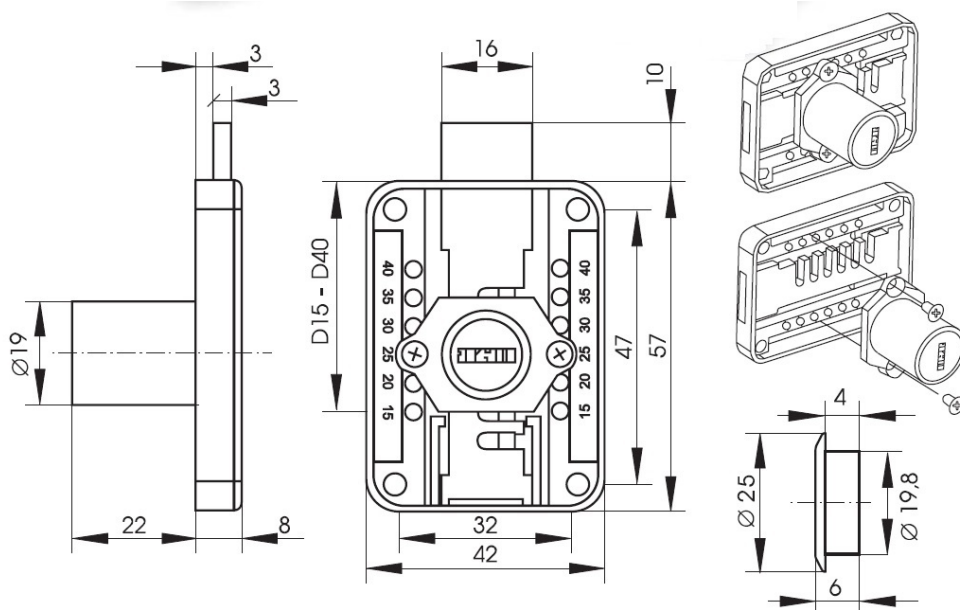

PRODUCT SHEET

Description:

Rim Lock MIC965, $\varnothing 19 \times 22 \text{mm}$, Right, NPL, HCK SISO, #J11, KA:D20 Adjustable Cylinder, Backset 15,20,25,30,35 or 40mm,, Pre-installed to 25mm

Item number:

14.01.013-9

Units	Box	Carton	HS Code	Barcode
Pcs.	20	120	8301300000	
				5704866503648

RIGHT

SISO A/S

Mileparken 11
DK-2740 Skovlunde
Denmark
VAT: DK 24786013

Phone +45 45 830 900

www.siso.dk
siso@siso.dk

Danske Bank
Nytorv Branch
Copenhagen
SWIFT: DABADKKK